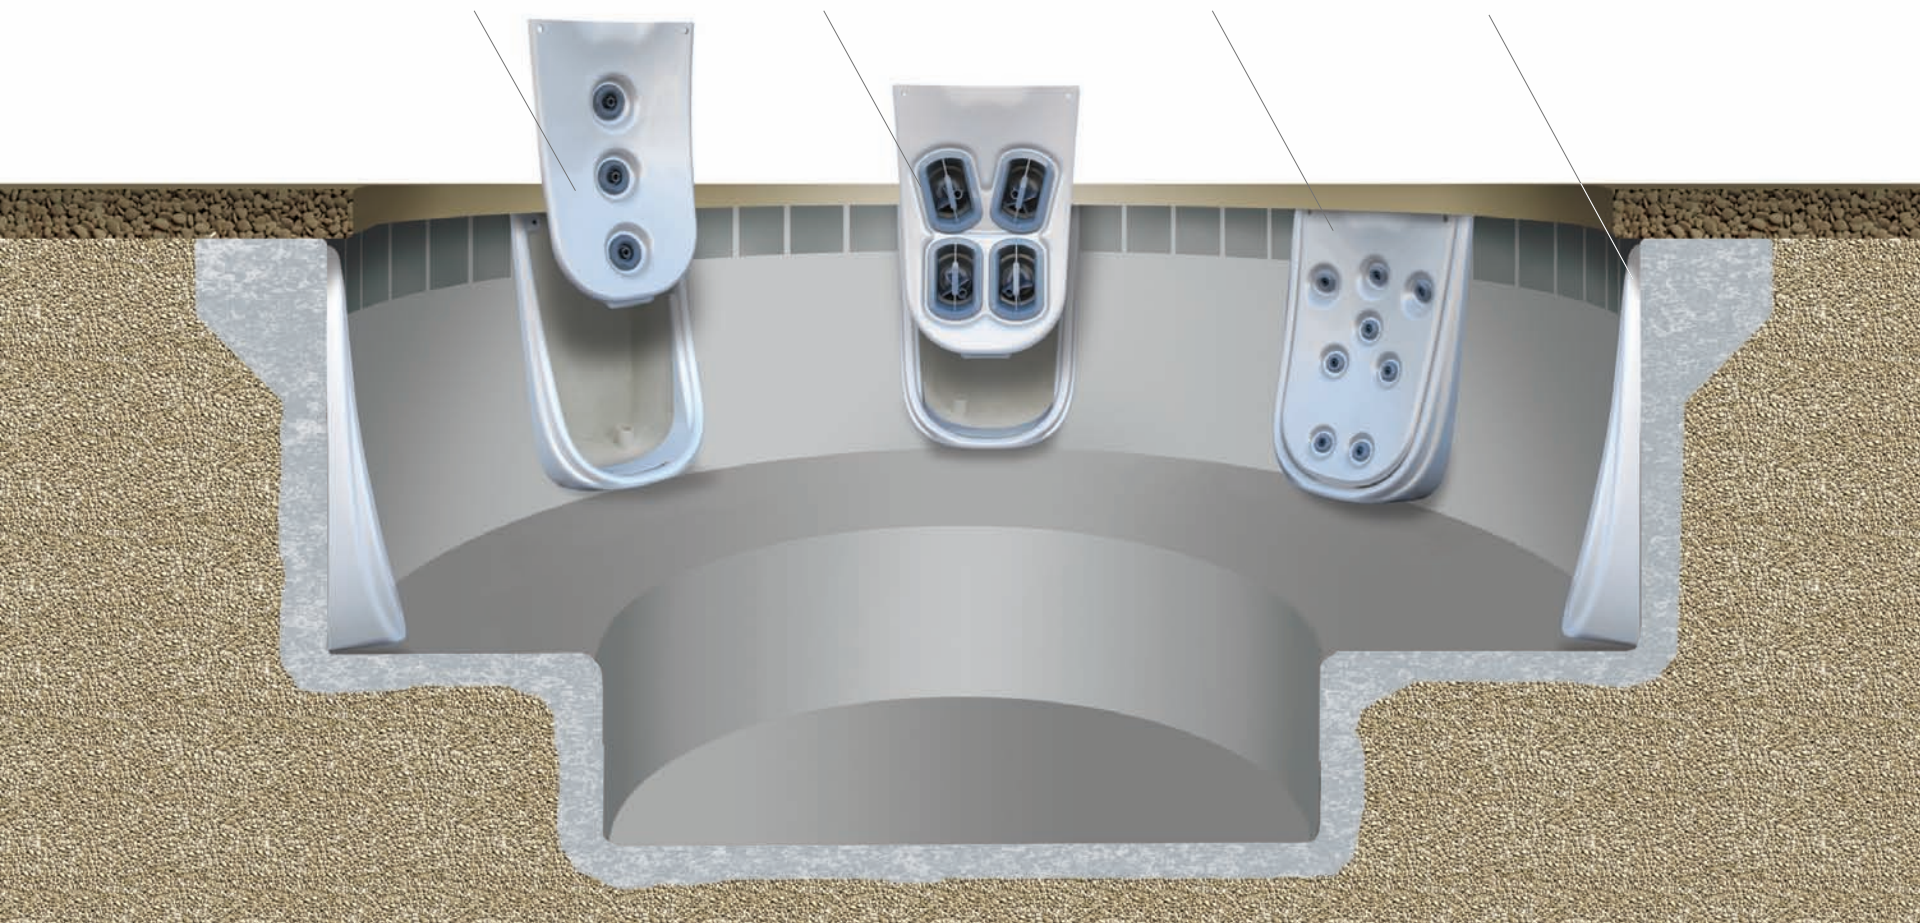

• EASY TO INSTALL
AND REMOVE

• CUSTOMIZE YOUR SPA WITH
MULTIPLE JET OPTIONS

• MULTIPLE COLOR OPTIONS TO
ACCENT YOUR SPA FINISH

• CONTOURED FOR
MORE COMFORT